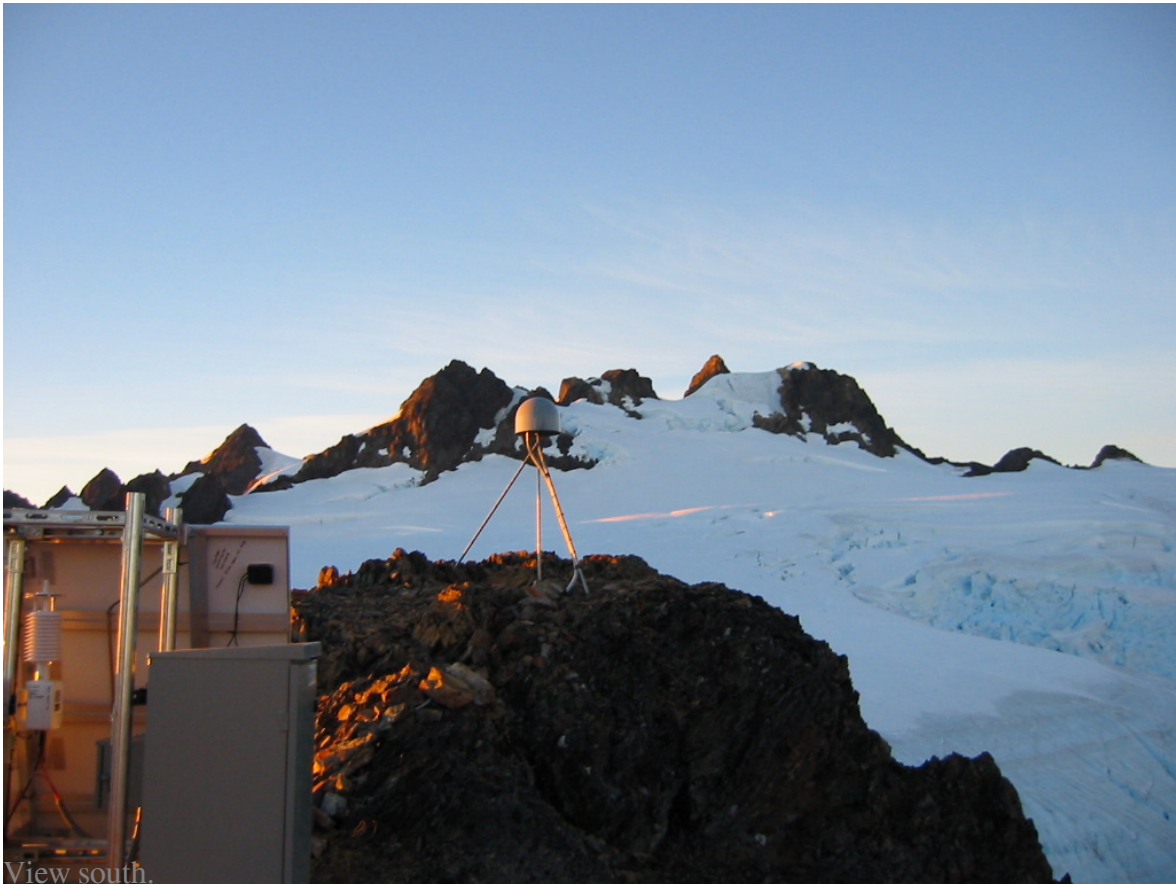

# SuomiNet - Central Washington University Mount Olympus Site SC03

584 Beth Bartel December 17, 2009 [SuomiNet Sites](#) 545

View north.

View south.

View east.

View west.

Online URL:

<https://kb.unavco.org/article/suominet-central-washington-university-mount-olympus-site-sc03-584.html>