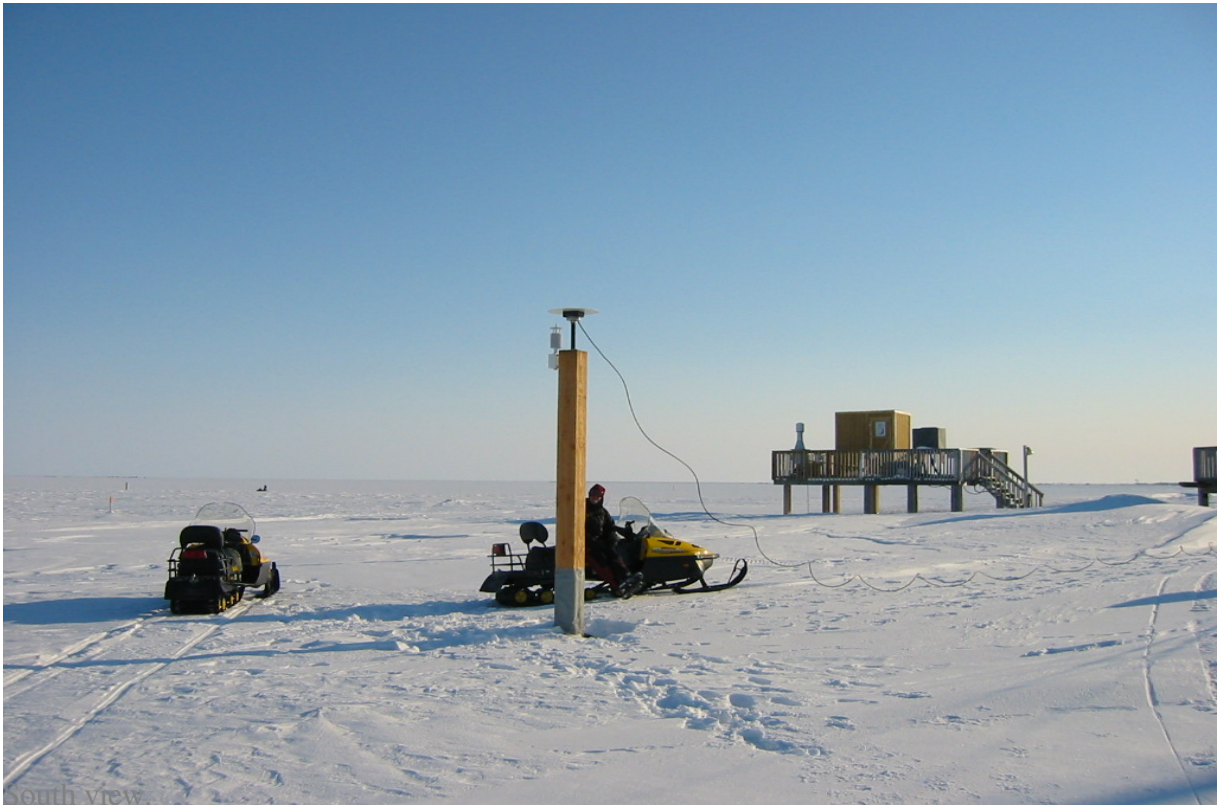

SuomiNet - Barrow NOAA CMDL Facility Site SG27

582 Beth Bartel December 17, 2009 [SuomiNet Sites](#) 708

Antenna mount.

Permafrost monument and fox-proof cable run.

West view.

North view.

Online URL: <https://kb.unavco.org/article/suominet-barrow-noaa-cmdl-facility-site-sg27-582.html>