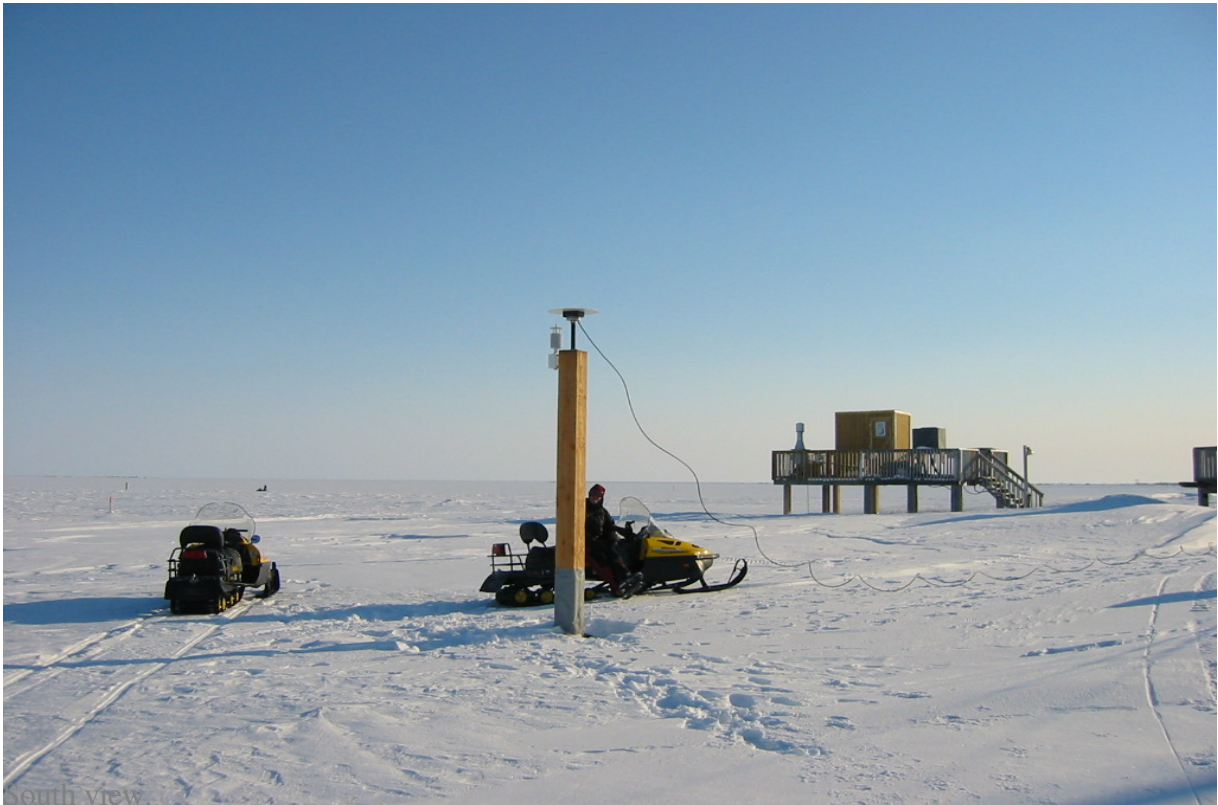

SuomiNet - Barrow NOAA CMDL Facility Site SG27

582 Beth Bartel December 17, 2009 [SuomiNet Sites](#) 1826

Antenna mount.

Permafrost monument and fox-proof cable run.

West view.

North view.

Online URL: <https://kb.unavco.org/article/suominet-barrow-noaa-cmdl-facility-site-sg27-582.html>