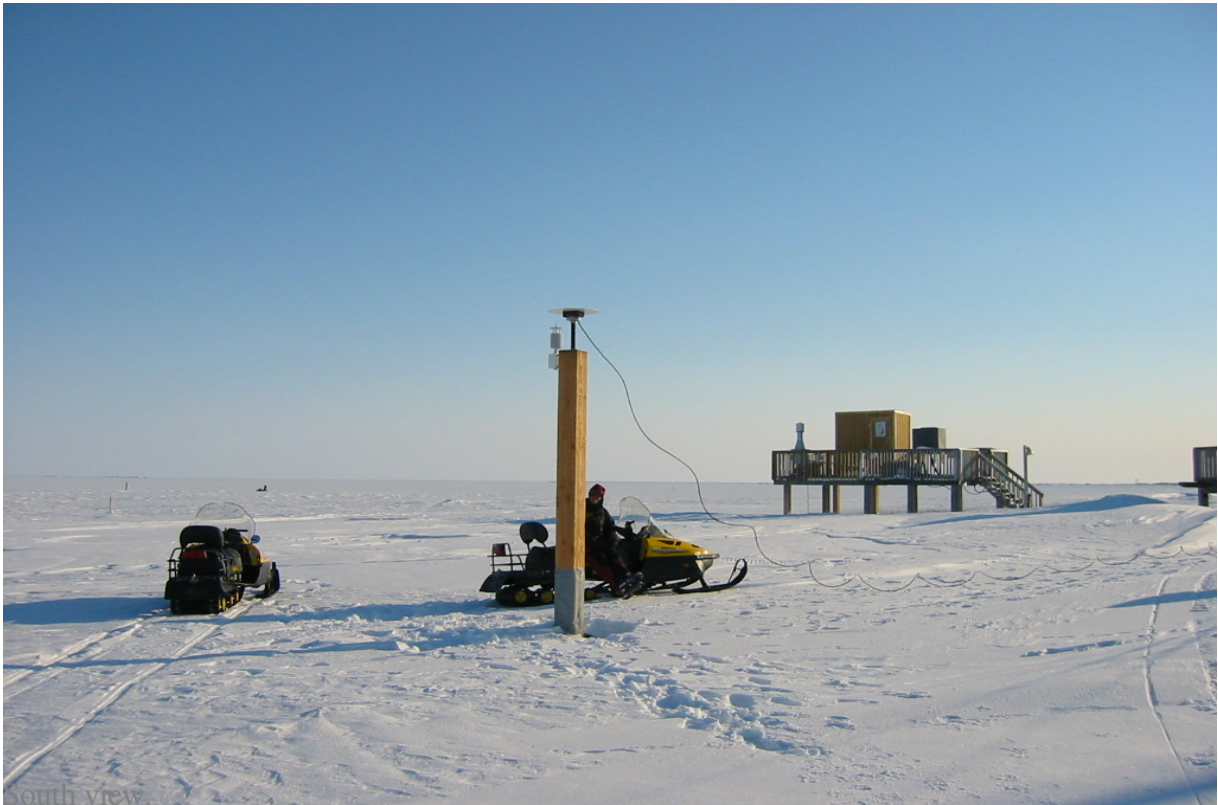

# SuomiNet - Barrow NOAA CMDL Facility Site SG27

582 Beth Bartel December 17, 2009 [SuomiNet Sites](#) 1767

Antenna mount.

Permafrost monument and fox-proof cable run.

West view.

North view.

Online URL: <https://kb.unavco.org/article/suominet-barrow-noaa-cmdl-facility-site-sg27-582.html>