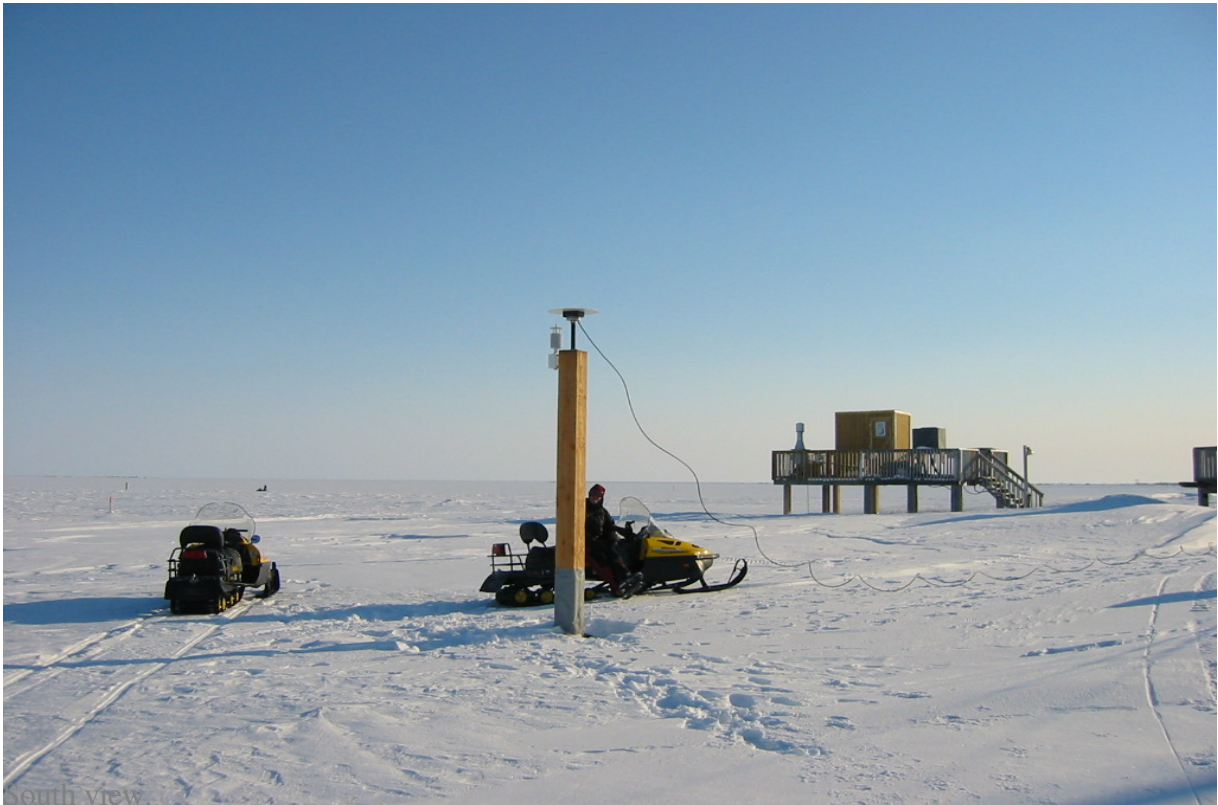

SuomiNet - Barrow NOAA CMDL Facility Site SG27

582 Beth Bartel December 17, 2009 [SuomiNet Sites](#) 1768

Antenna mount.

Permafrost monument and fox-proof cable run.

West view.

North view.

Online URL: <https://kb.unavco.org/article/suominet-barrow-noaa-cmdl-facility-site-sg27-582.html>