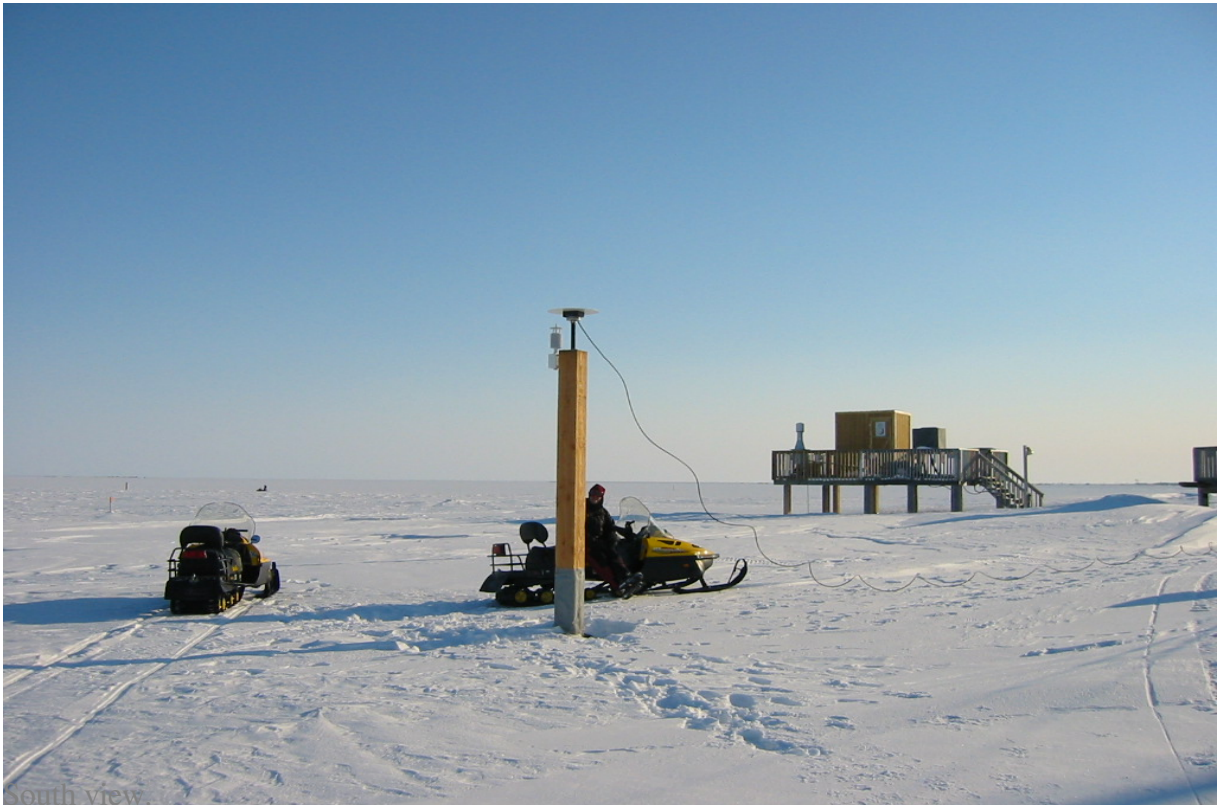

SuomiNet - Barrow NOAA CMDL Facility Site SG27

582 Beth Bartel December 17, 2009 [SuomiNet Sites](#) 778

Antenna mount.

Permafrost monument and fox-proof cable run.

West view.

North view.

Online URL: <https://kb.unavco.org/article/suominet-barrow-noaa-cmdl-facility-site-sg27-582.html>