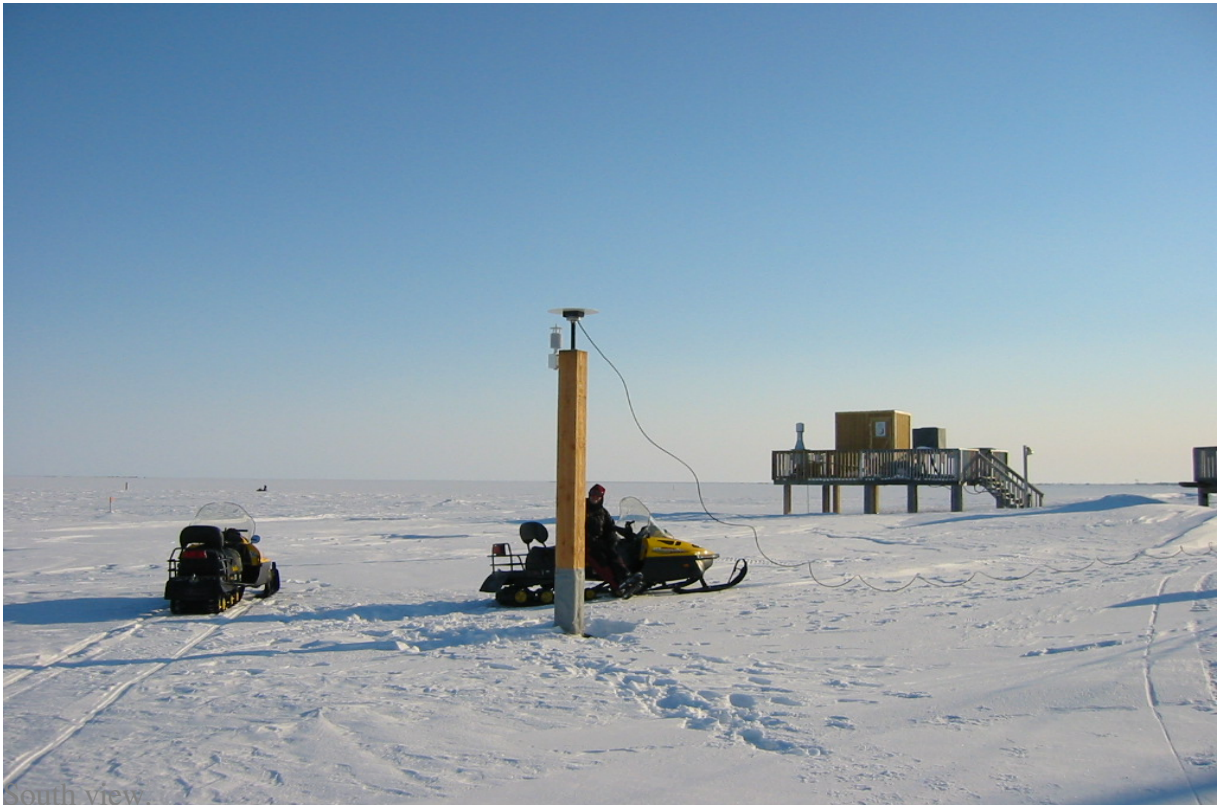

SuomiNet - Barrow NOAA CMDL Facility Site SG27

582 Beth Bartel December 17, 2009 [SuomiNet Sites](#) 810

Antenna mount.

Permafrost monument and fox-proof cable run.

West view.

North view.

Online URL: <https://kb.unavco.org/article/suominet-barrow-noaa-cmdl-facility-site-sg27-582.html>