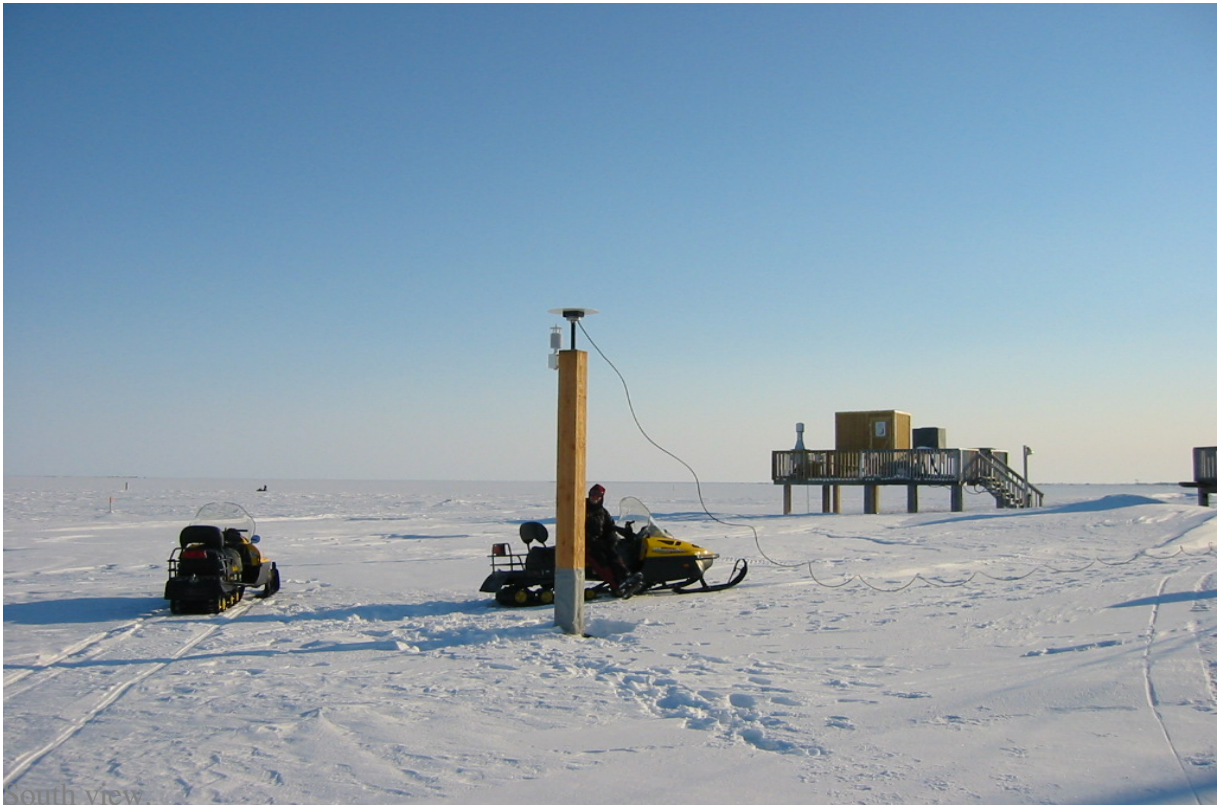

SuomiNet - Barrow NOAA CMDL Facility Site SG27

582 Beth Bartel December 17, 2009 [SuomiNet Sites](#) 629

Antenna mount.

Permafrost monument and fox-proof cable run.

West view.

North view.

Online URL: <https://kb.unavco.org/article/suominet-barrow-noaa-cmdl-facility-site-sg27-582.html>