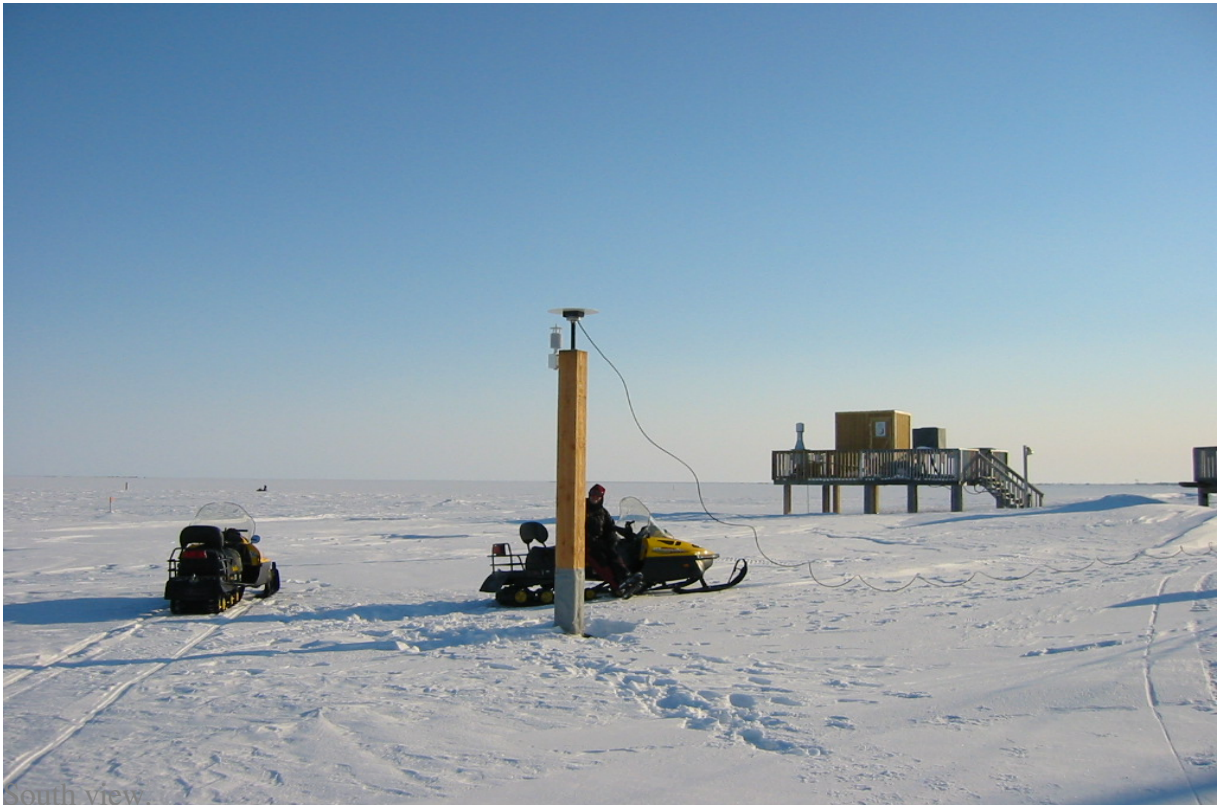

SuomiNet - Barrow NOAA CMDL Facility Site SG27

582 Beth Bartel December 17, 2009 [SuomiNet Sites](#) 783

Antenna mount.

Permafrost monument and fox-proof cable run.

West view.

North view.

Online URL: <https://kb.unavco.org/article/suominet-barrow-noaa-cmdl-facility-site-sg27-582.html>