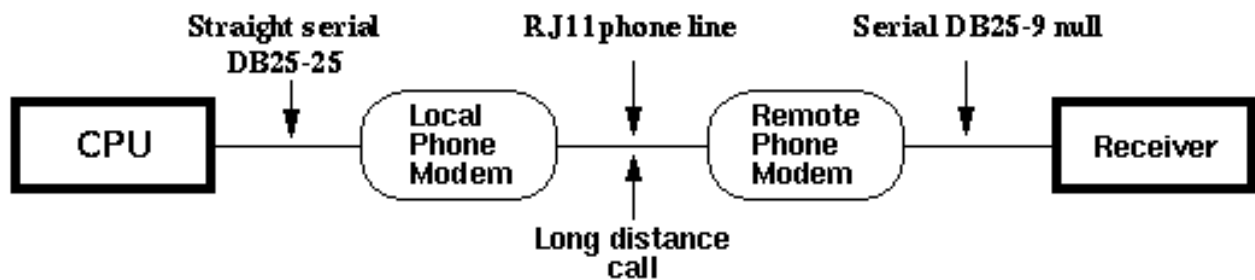

Comms Example: Telebit Worldblazer - Receiver--Phone Modem--Phone Modem--CPU Configuration

427 Beth Bartel July 8, 2009 [Comms and Networking Examples \(Diagrams\)](#), [Telebit Worldblazer \(T3SA\)](#) 802

Telebit Worldblazer - Receiver--Phone Modem--Phone Modem--CPU Configuration

NOTE: Download rates will vary depending upon site location, local interference, phone line quality, and cellular service. The remote modem (at the GPS receiver) is configured the same as the local modem (at the download computer), but with remote modem file transfer protocol and modem set to pick up after one ring.

Remote Modem Settings for the Telebit Worldblazer/Trimble 4000 SSE/SSi

WorldBlazer - SA - Version LA7.05C- Active Configuration

```
  B1  E0  L2  M0  P   Q0  V1  X1  Y0
&C0 &D0 &G0 &J0 &L0 &Q0 &R3 &S0 &T4 &X0
S000:1  S001=0  S002=43 S003=13 S004=10 S005=8  S006=2  S007:120
S008=2  S009=6  S010:70 S011:120 S012:100 S018=0  S025=5  S026=1
S038=0  S041:1  S045:255 S046=0  S047=4  S048=0  S050:6  S051:6
S056=17 S057=19 S058:0  S059=0  S060=0  S061=1  S062=15 S063=0
S064:1  S068=255 S069=0  S090=0  S092=0  S093=8  S094=1  S100=0
S104=0  S105:0  S111=255 S112=1  S113=126 S114=0  S115=0  S116=0
S119=0  S151:3  S155=0  S180=2  S181=1  S183=25 S190:0  S191:6
S253=10 S254=1  S255=0
OK
```