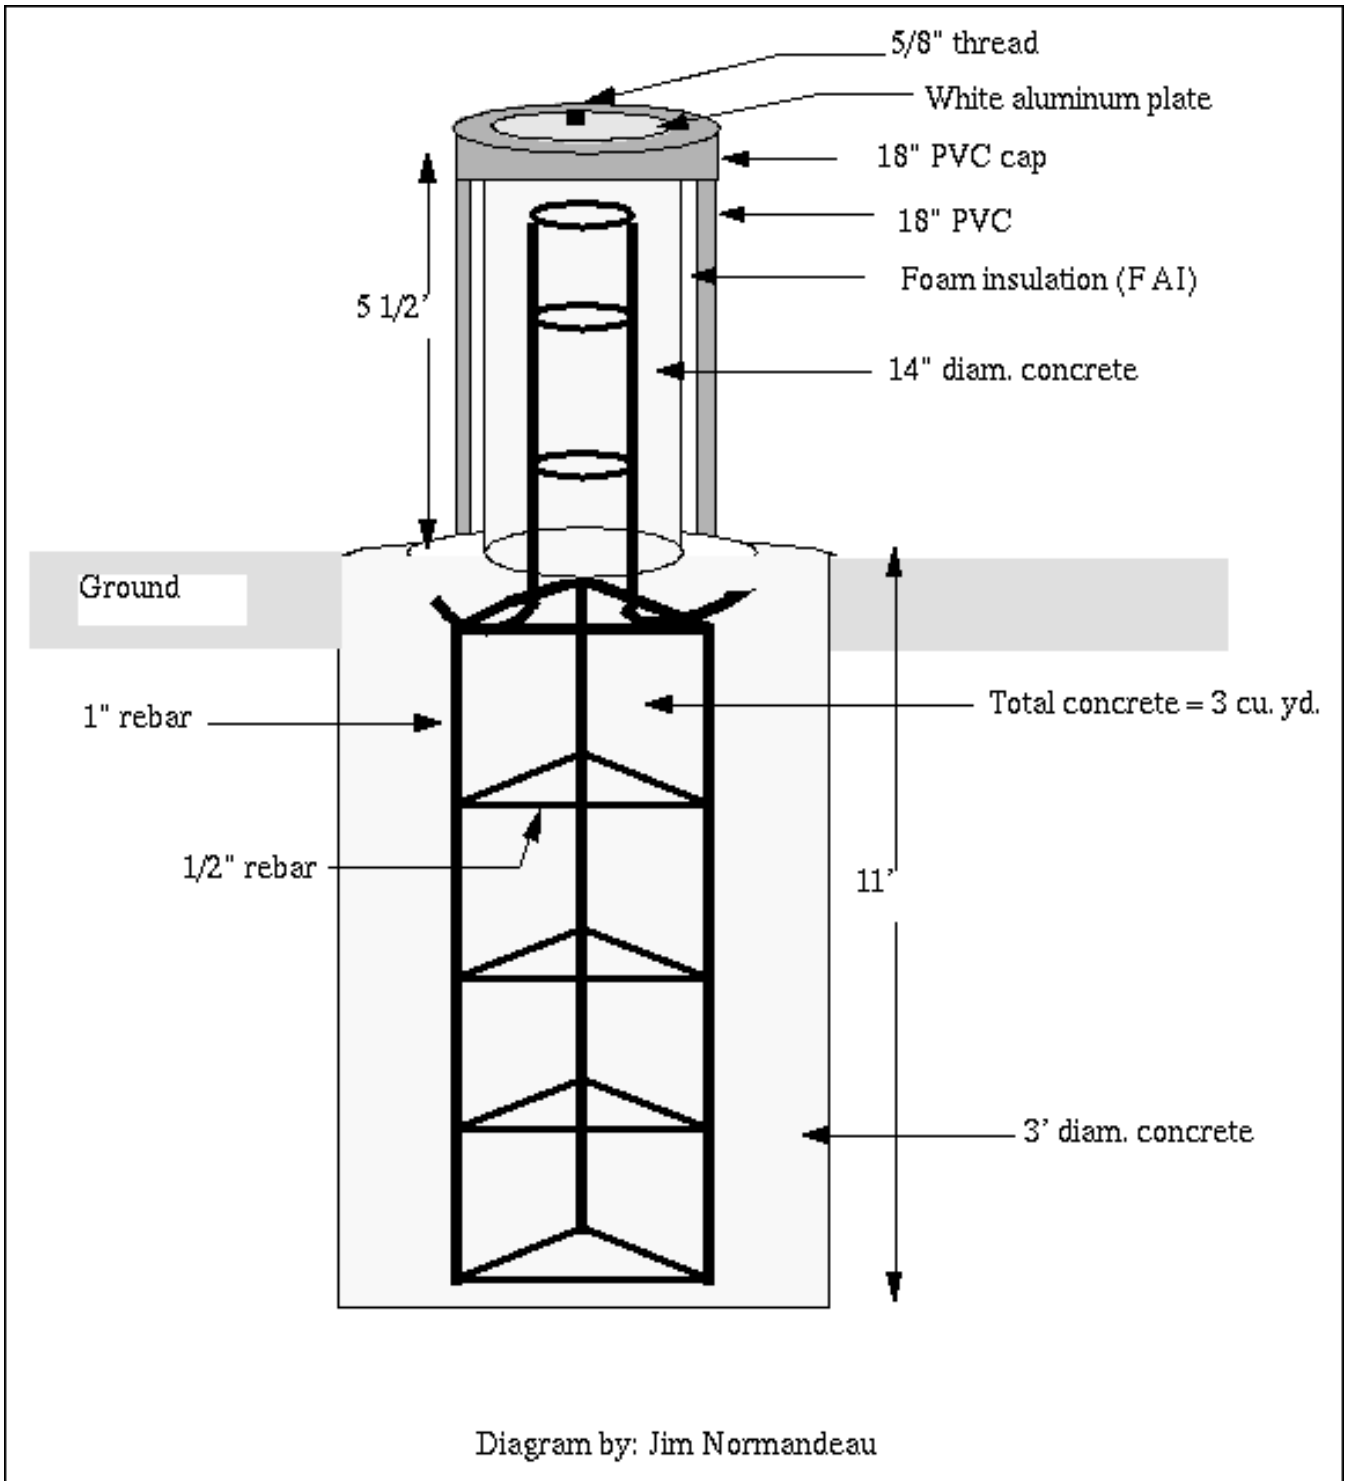

Concrete Pillar at Platteville, Colorado (diagram)

283 Beth Bartel November 12, 2008 [Concrete Pillar](#) 1689

Concrete Pillar at Platteville, Colorado

Installed by National Geodetic Survey

Contact: Richard Cohen, NGS Colorado State Advisor

Online URL: <https://kb.unavco.org/article/concrete-pillar-at-platteville-colorado-diagram-283.html>