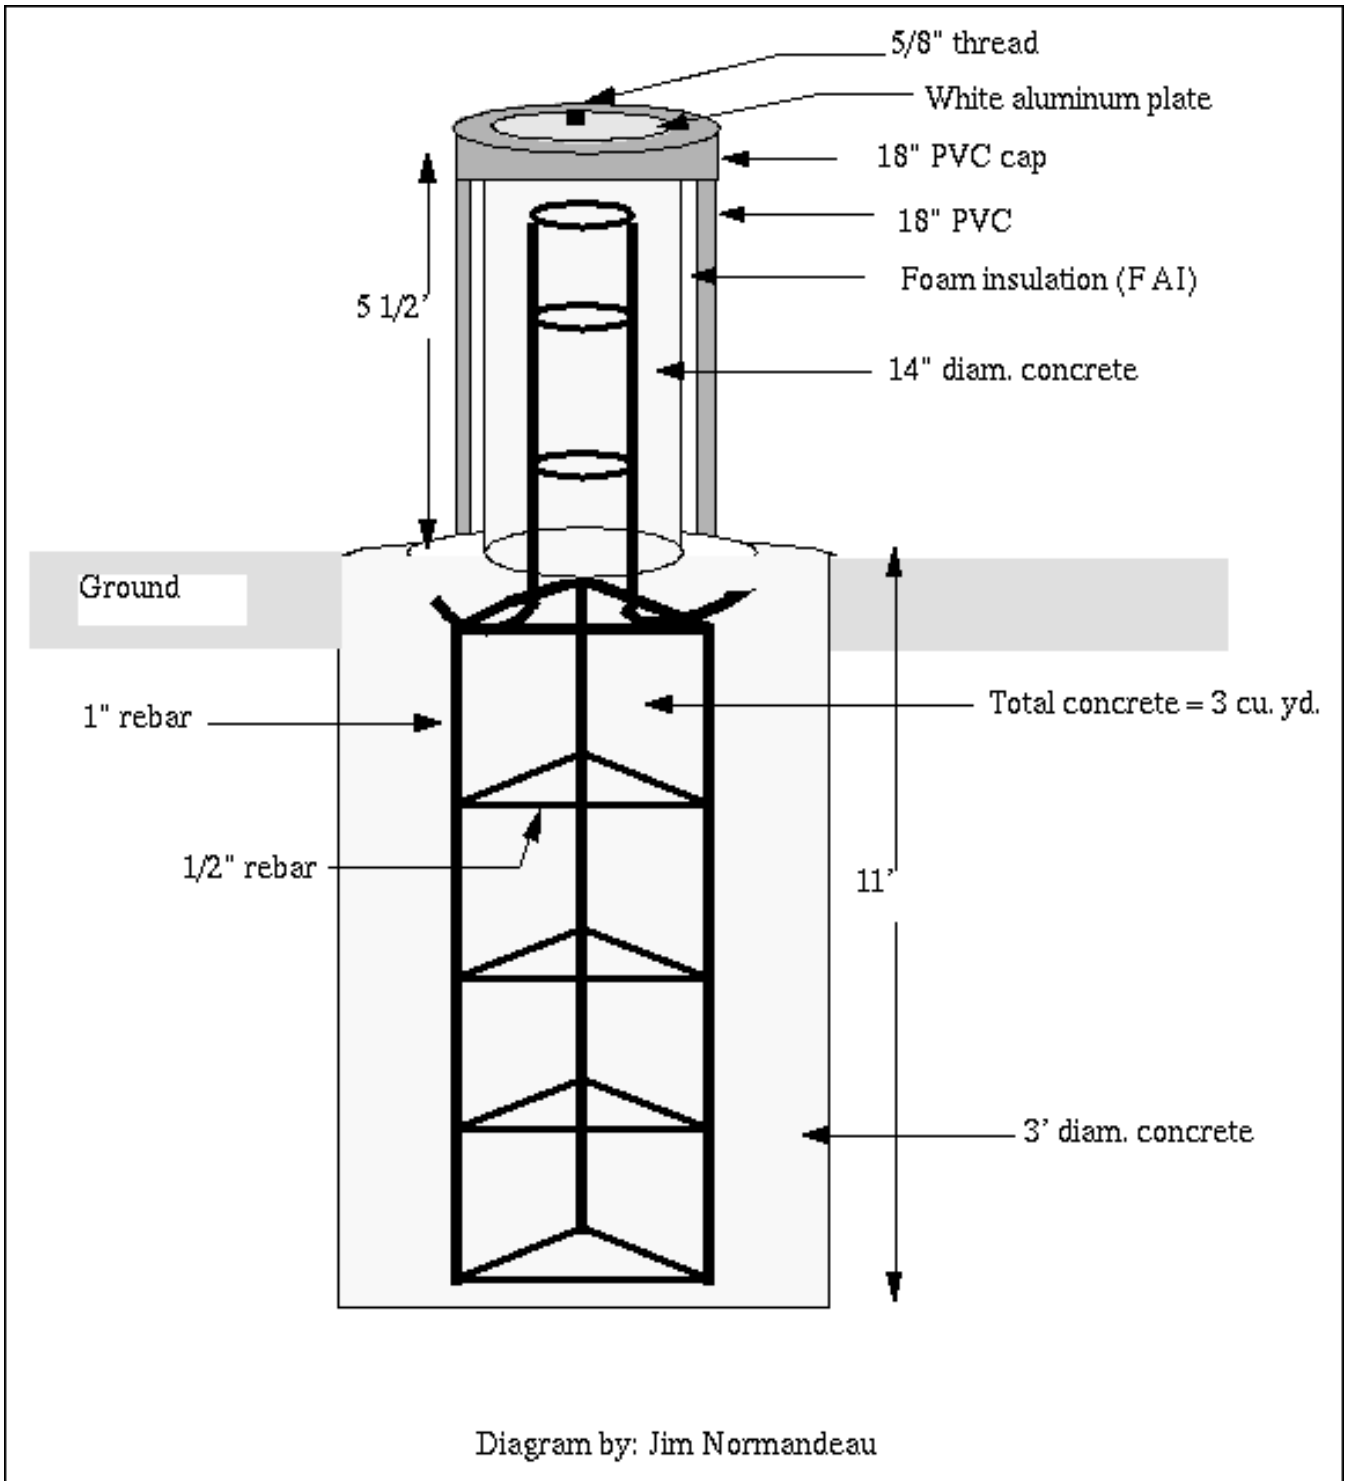

## Concrete Pillar at Platteville, Colorado (diagram)

283 Beth Bartel November 12, 2008 [Concrete Pillar](#) 1398

## Concrete Pillar at Platteville, Colorado

Installed by National Geodetic Survey

Contact: Richard Cohen, NGS Colorado State Advisor

Online URL: <https://kb.unavco.org/article/concrete-pillar-at-platteville-colorado-diagram-283.html>