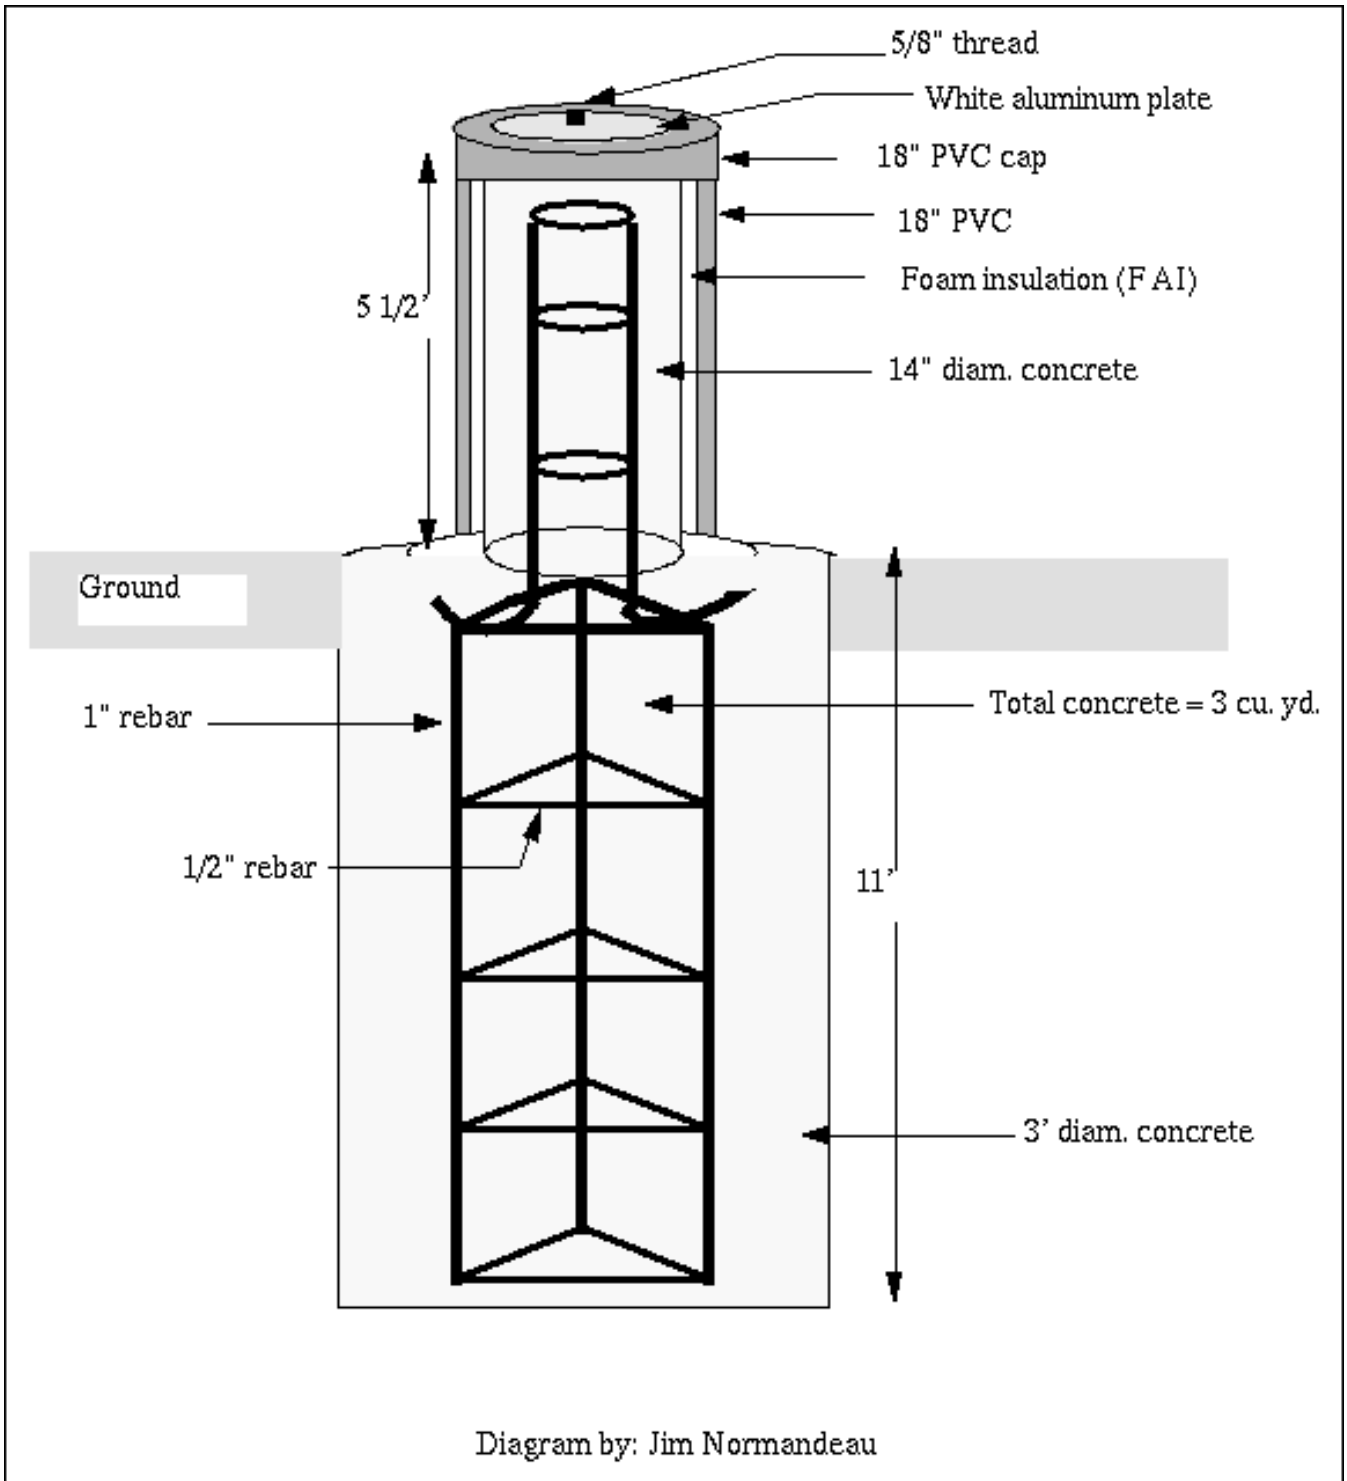

## Concrete Pillar at Platteville, Colorado (diagram)

283 Beth Bartel November 12, 2008 [Concrete Pillar](#) 1572

## Concrete Pillar at Platteville, Colorado

Installed by National Geodetic Survey

Contact: Richard Cohen, NGS Colorado State Advisor

Online URL: <https://kb.unavco.org/article/concrete-pillar-at-platteville-colorado-diagram-283.html>