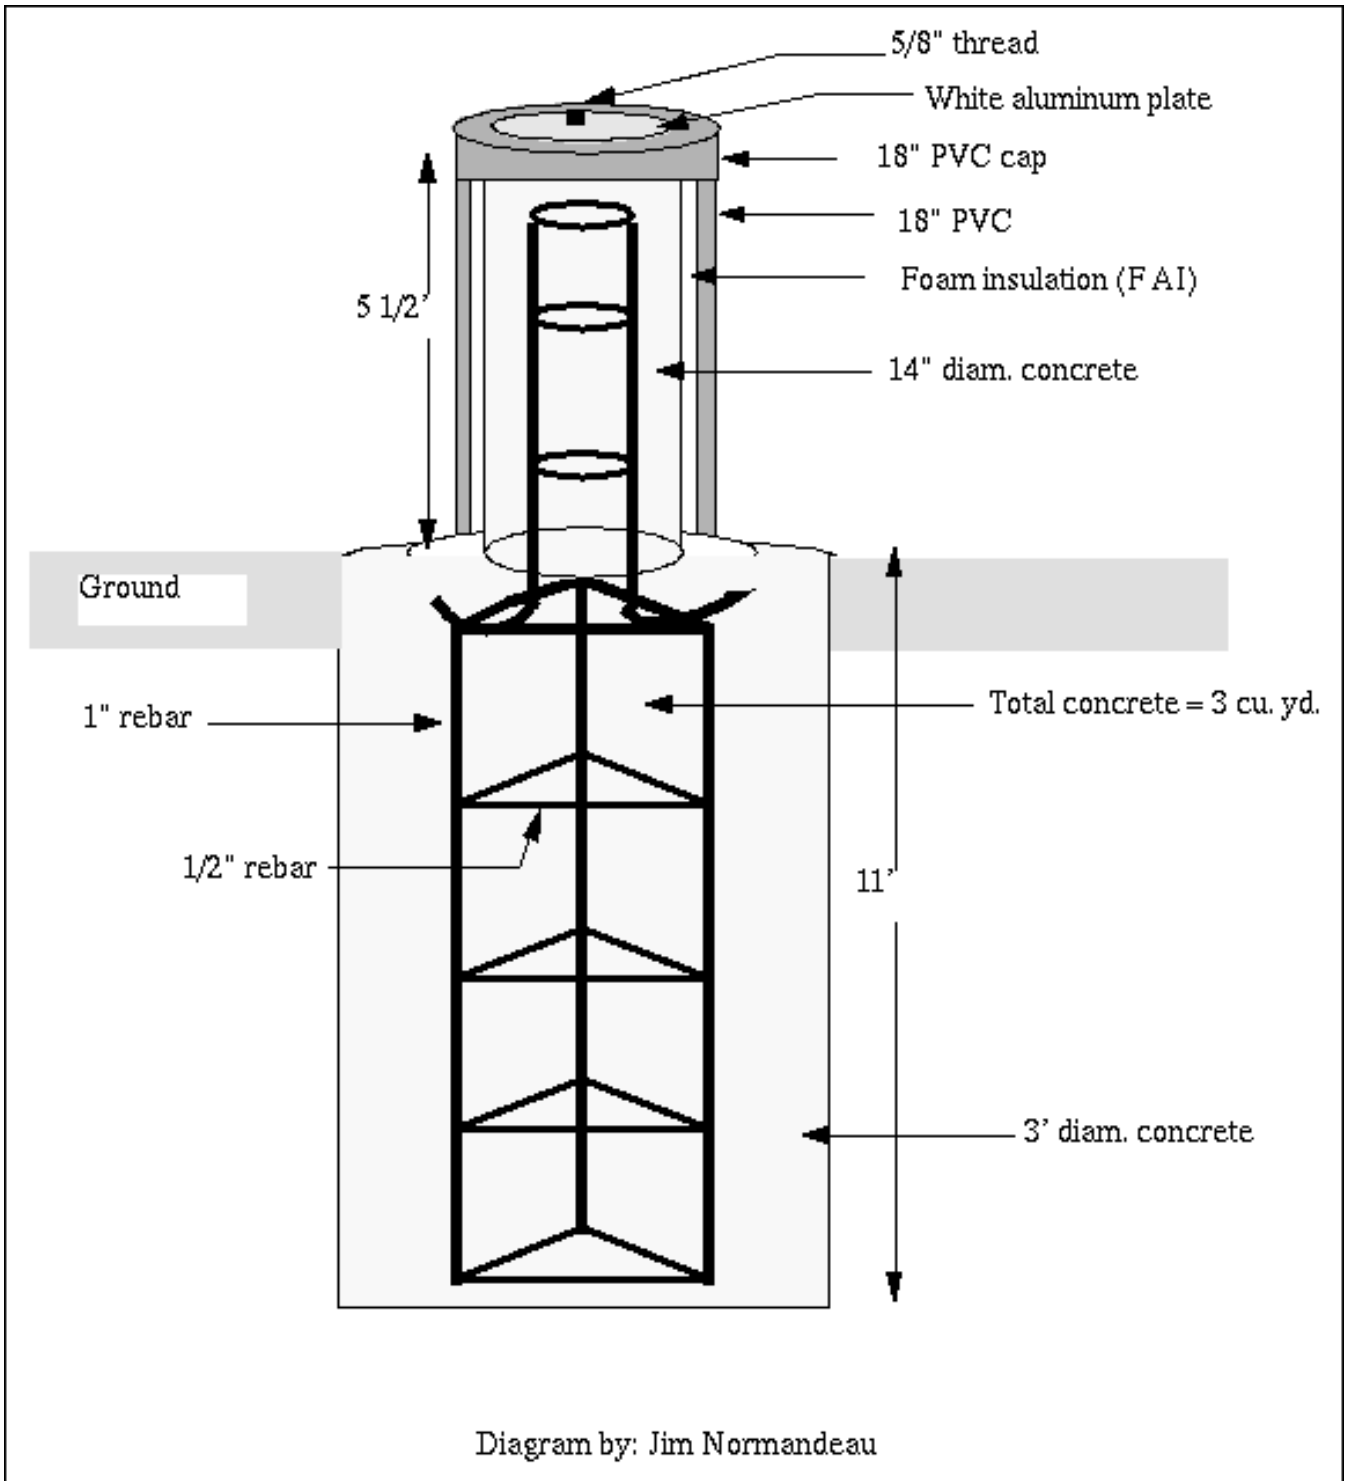

Concrete Pillar at Platteville, Colorado (diagram)

283 Beth Bartel November 12, 2008 [Concrete Pillar](#) 825

Concrete Pillar at Platteville, Colorado

Installed by National Geodetic Survey

Contact: Richard Cohen, NGS Colorado State Advisor

Online URL: <https://kb.unavco.org/article/concrete-pillar-at-platteville-colorado-diagram-283.html>