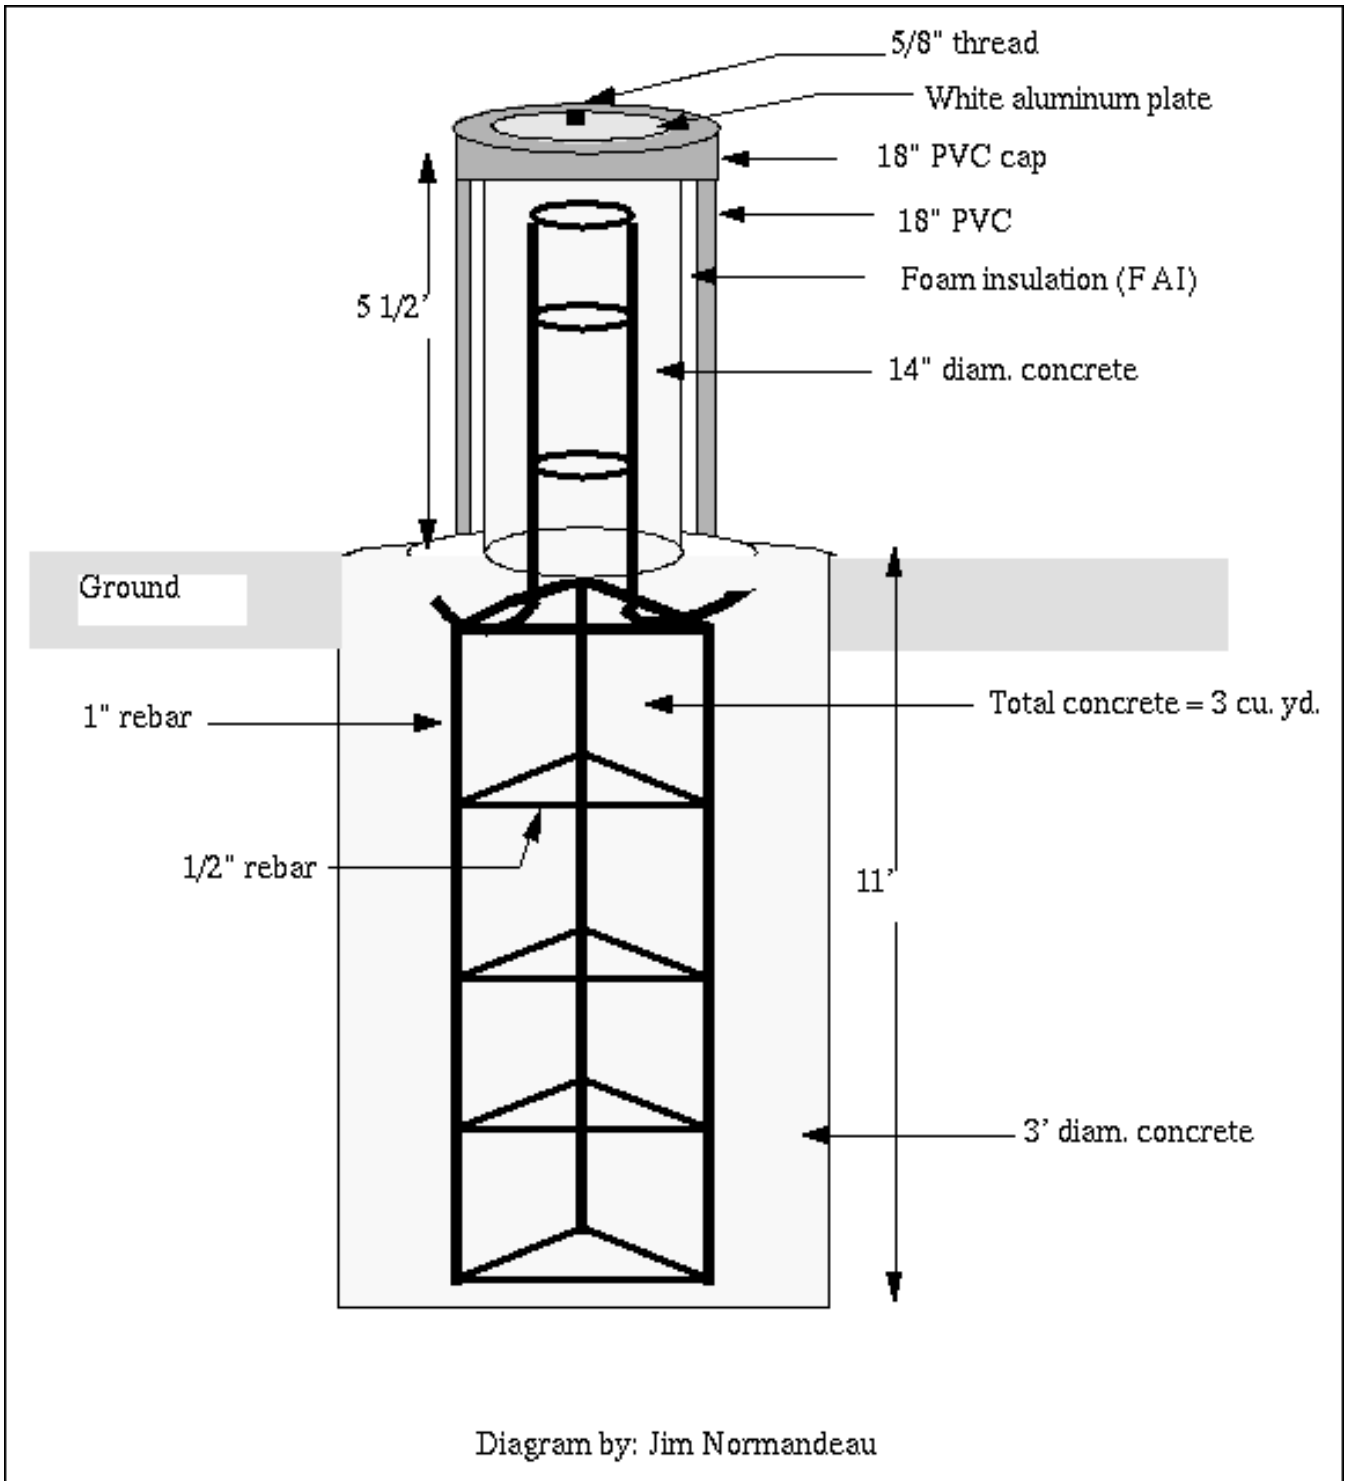

## Concrete Pillar at Platteville, Colorado (diagram)

283 Beth Bartel November 12, 2008 [Concrete Pillar](#) 1485

## Concrete Pillar at Platteville, Colorado

Installed by National Geodetic Survey

Contact: Richard Cohen, NGS Colorado State Advisor

Online URL: <https://kb.unavco.org/article/concrete-pillar-at-platteville-colorado-diagram-283.html>