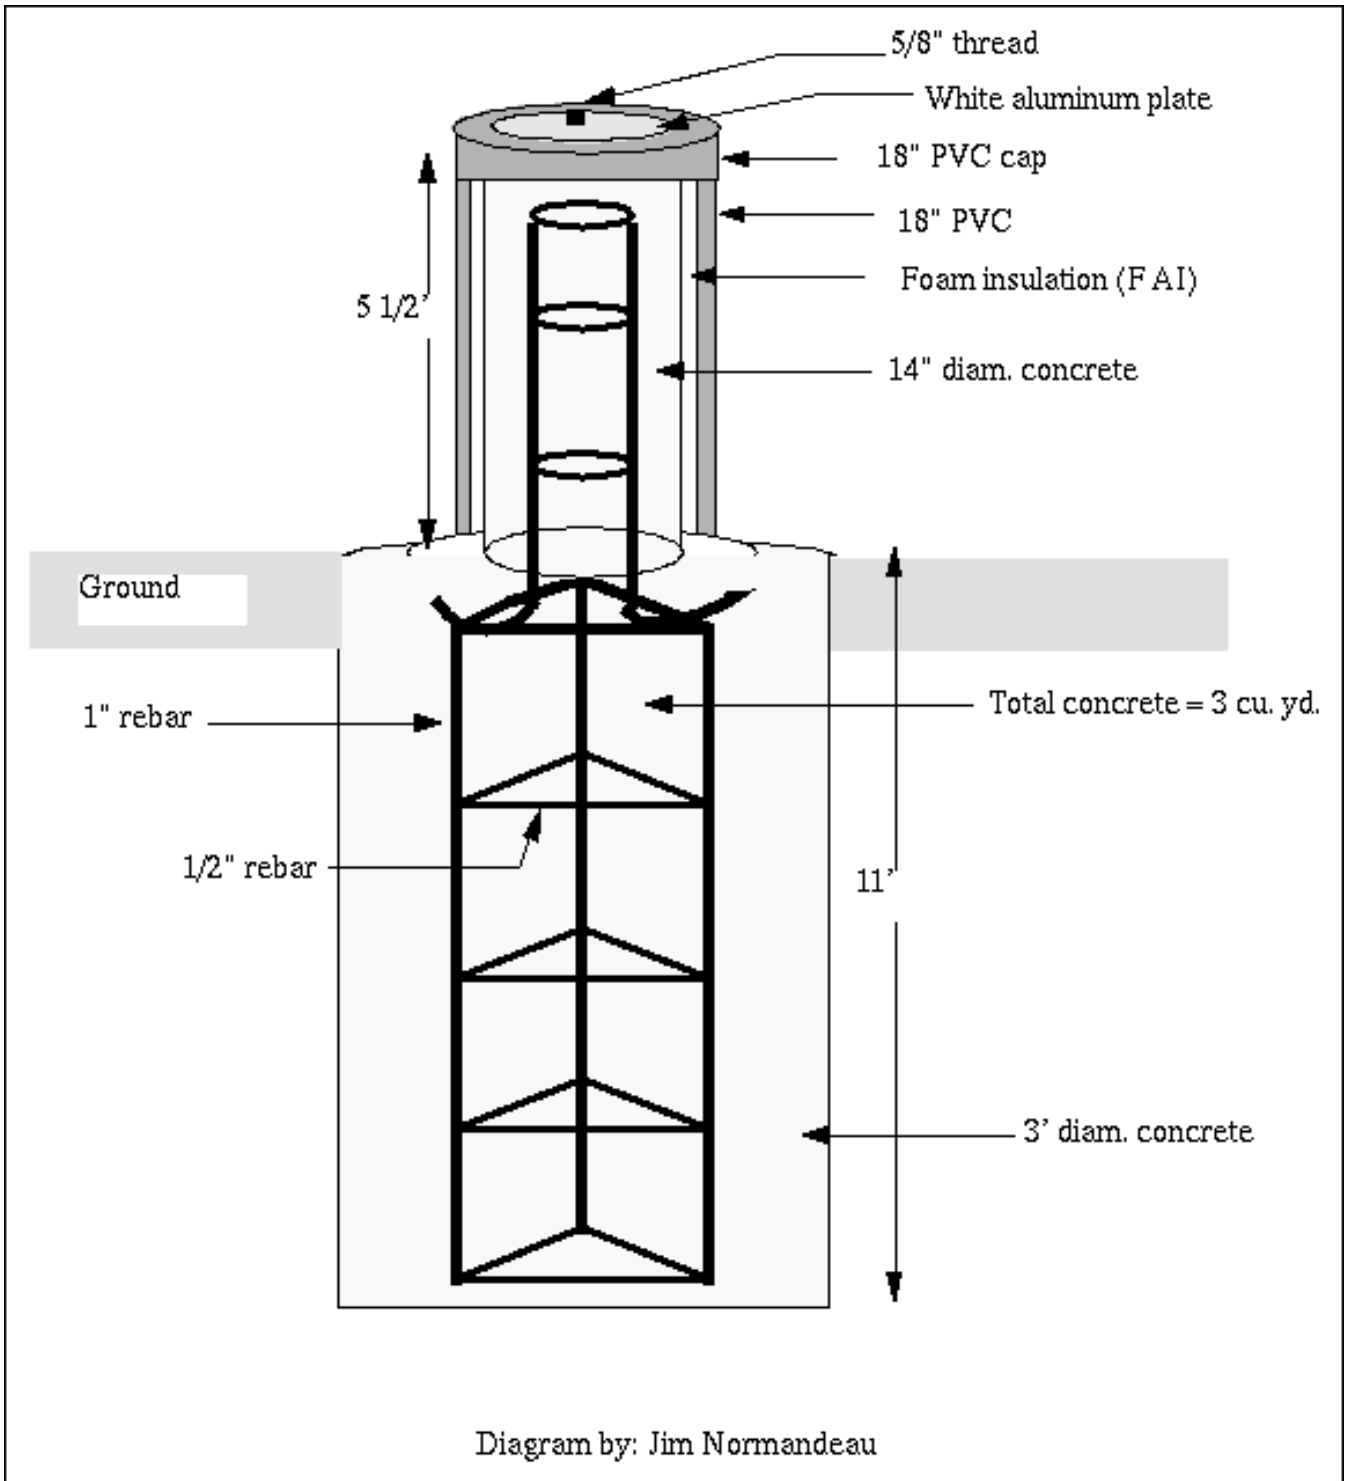

Concrete Pillar at Platteville, Colorado (diagram)

283 Beth Bartel November 12, 2008 [Concrete Pillar](#) 3467

Concrete Pillar at Platteville, Colorado

Installed by National Geodetic Survey

Contact: Richard Cohen, NGS Colorado State Advisor

Online URL: <https://kb.unavco.org/article/concrete-pillar-at-platteville-colorado-diagram-283.html>