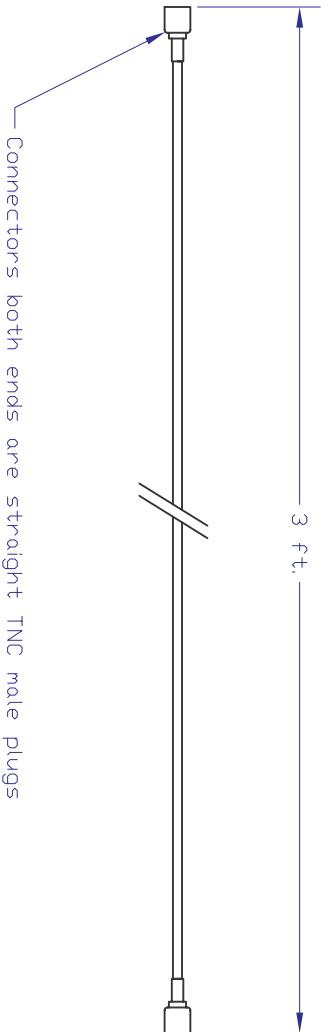

REV	Description	Date	Appr.
A	Initial release	12-27-07	
B	LMR200 cable and connectors	5-8-09	
C	RG58 cable (mil-spec) and connectors	6-11-09	BJ

- Notes:
1. Cable is RG58 to MIL-C-17.
  2. Connectors are crimp style, Amphenol 122108 or equivalent quality.

**Polar Permanent GPS Station  
Iridium Modem Internal Cable**

<b>Part Number</b>	<b>Rev</b>
<b>PPS-RF-003</b>	<b>C</b>

	UNAVCO, Inc.	Drawing: <b>S. White</b>
	POLAR SERVICES	Engineering: <b>S. White</b>
	6350 Nautilus Dr., Boulder CO 80301	Approval: <b>B. Johns</b>
	303-381-7500, 303-381-7451 fax	Date Modified: <b>June 11 2009</b>
SHEET 1		OF 1